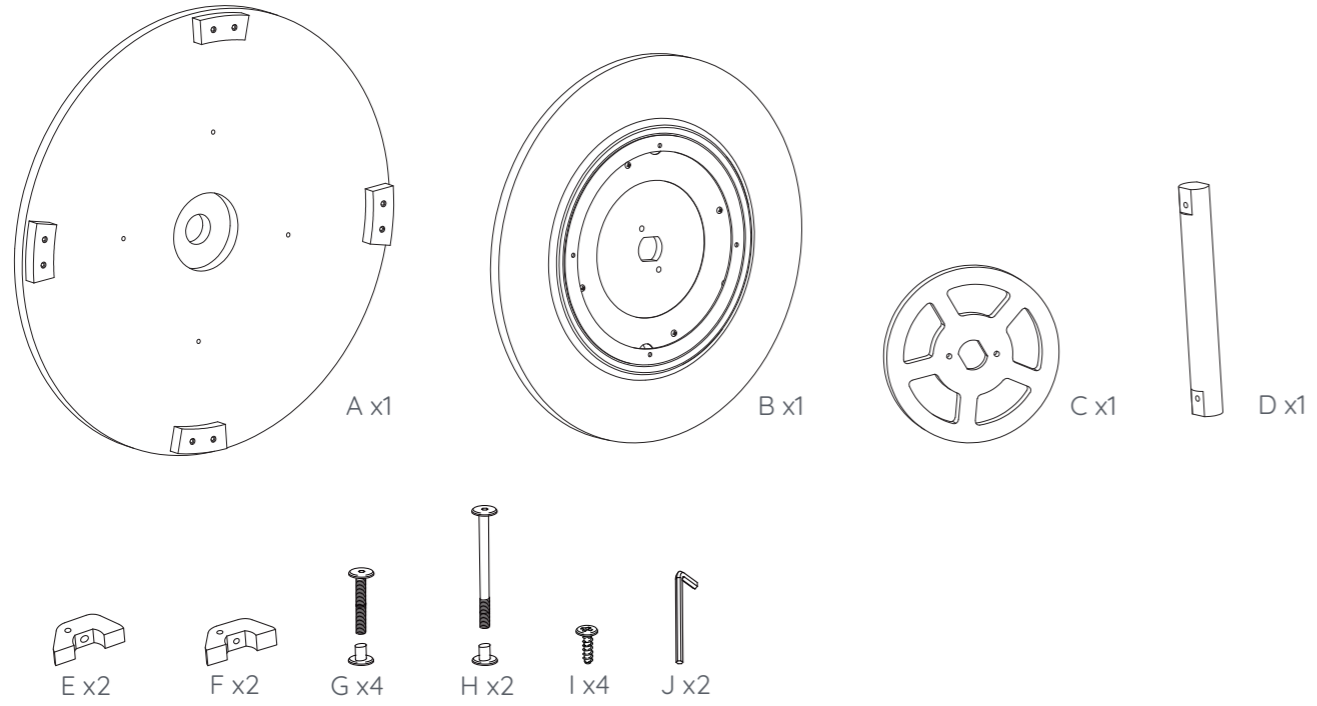

Step 4

Parts