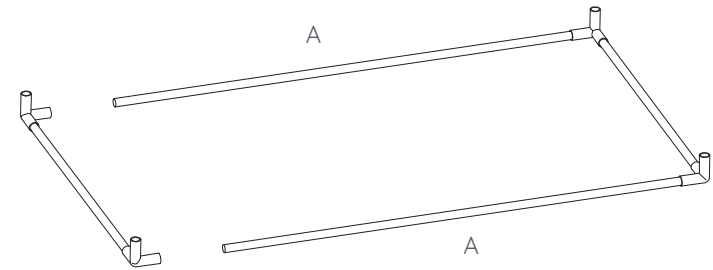

P.O. Box 3054
City of Industry CA 91744
T: 626.333.4222
E: info@asweets.com
www.wonderandwise.com

Designed in USA Made in China

Parts:

A x3pcs 1170mm

A1 x2pcs 1170mm

B x4pcs 735mm

C x4pcs 955mm

D x2pcs 620mm

E x8pcs

F x6pcs

G x1pc

H x2pcs

I x1pc

Step 1

Step 2

Step 3