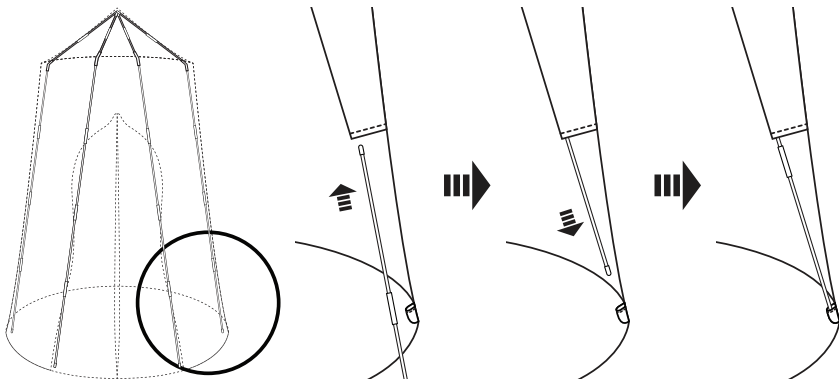

Step 01

Slowly remove play tent from carry bag and expand fully. Tension creates pop up action.

Step 02

Assemble pole B-01 by connecting all joints together. Repeat for all 4 poles.

Step 04

Hold the top of the canopy and insert one pole (B-01) into the top pocket. Insert the end of that pole into the bottom pocket. Repeat for all 4 poles. Place the canopy in the upright position.