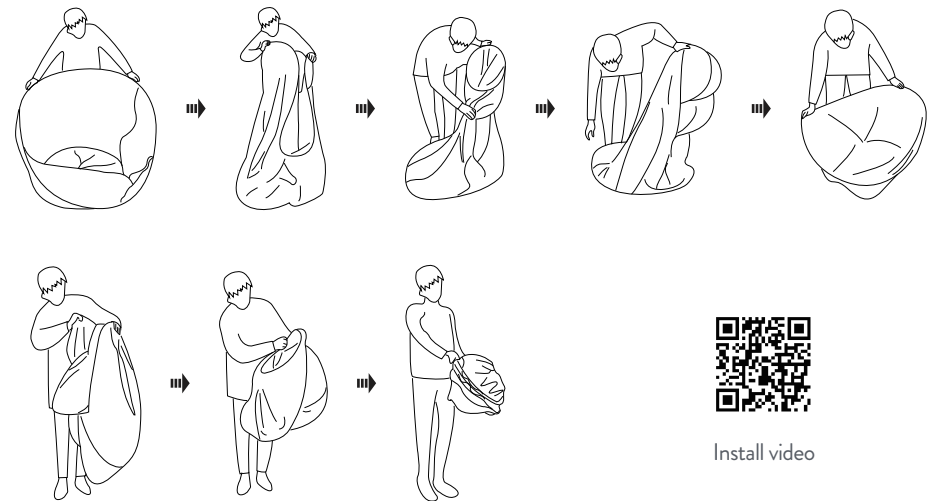

Disassembly