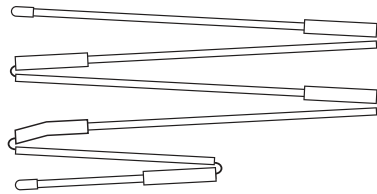

STAR POP UP CANOPY

Assembly Instructions

P.O. Box 3054-City of Industry CA 91744

T: 626.333.4222

E: info@asweets.com

www.asweetsus.com

Parts:

A x1

Step 01

Slowly remove play tent from carry bag and expand fully. Tension creates pop up action.

Step 02

Assemble pole B-01 by connecting all joints together. Repeat for all 4 poles.

Step 04

Hold the top of the canopy and insert one pole (B-01) into the top pocket. Insert the end of that pole into the bottom pocket. Repeat for all 4 poles. Place the canopy in the upright position.