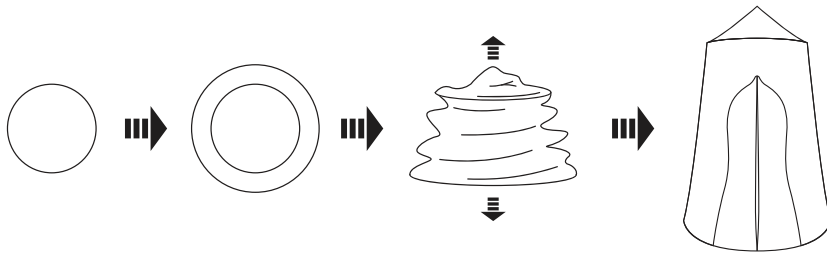

Step 01

Slowly remove play tent from carry bag and expand fully. Tension creates pop up action.

Step 02

Assemble pole B-01 by connecting all joints together. Repeat for all 4 poles.

Step 04

Hold the top of the canopy and insert one pole (B-01) into the top pocket. Insert the end of that pole into the bottom pocket. Repeat for all 4 poles. Place the canopy in the upright position.